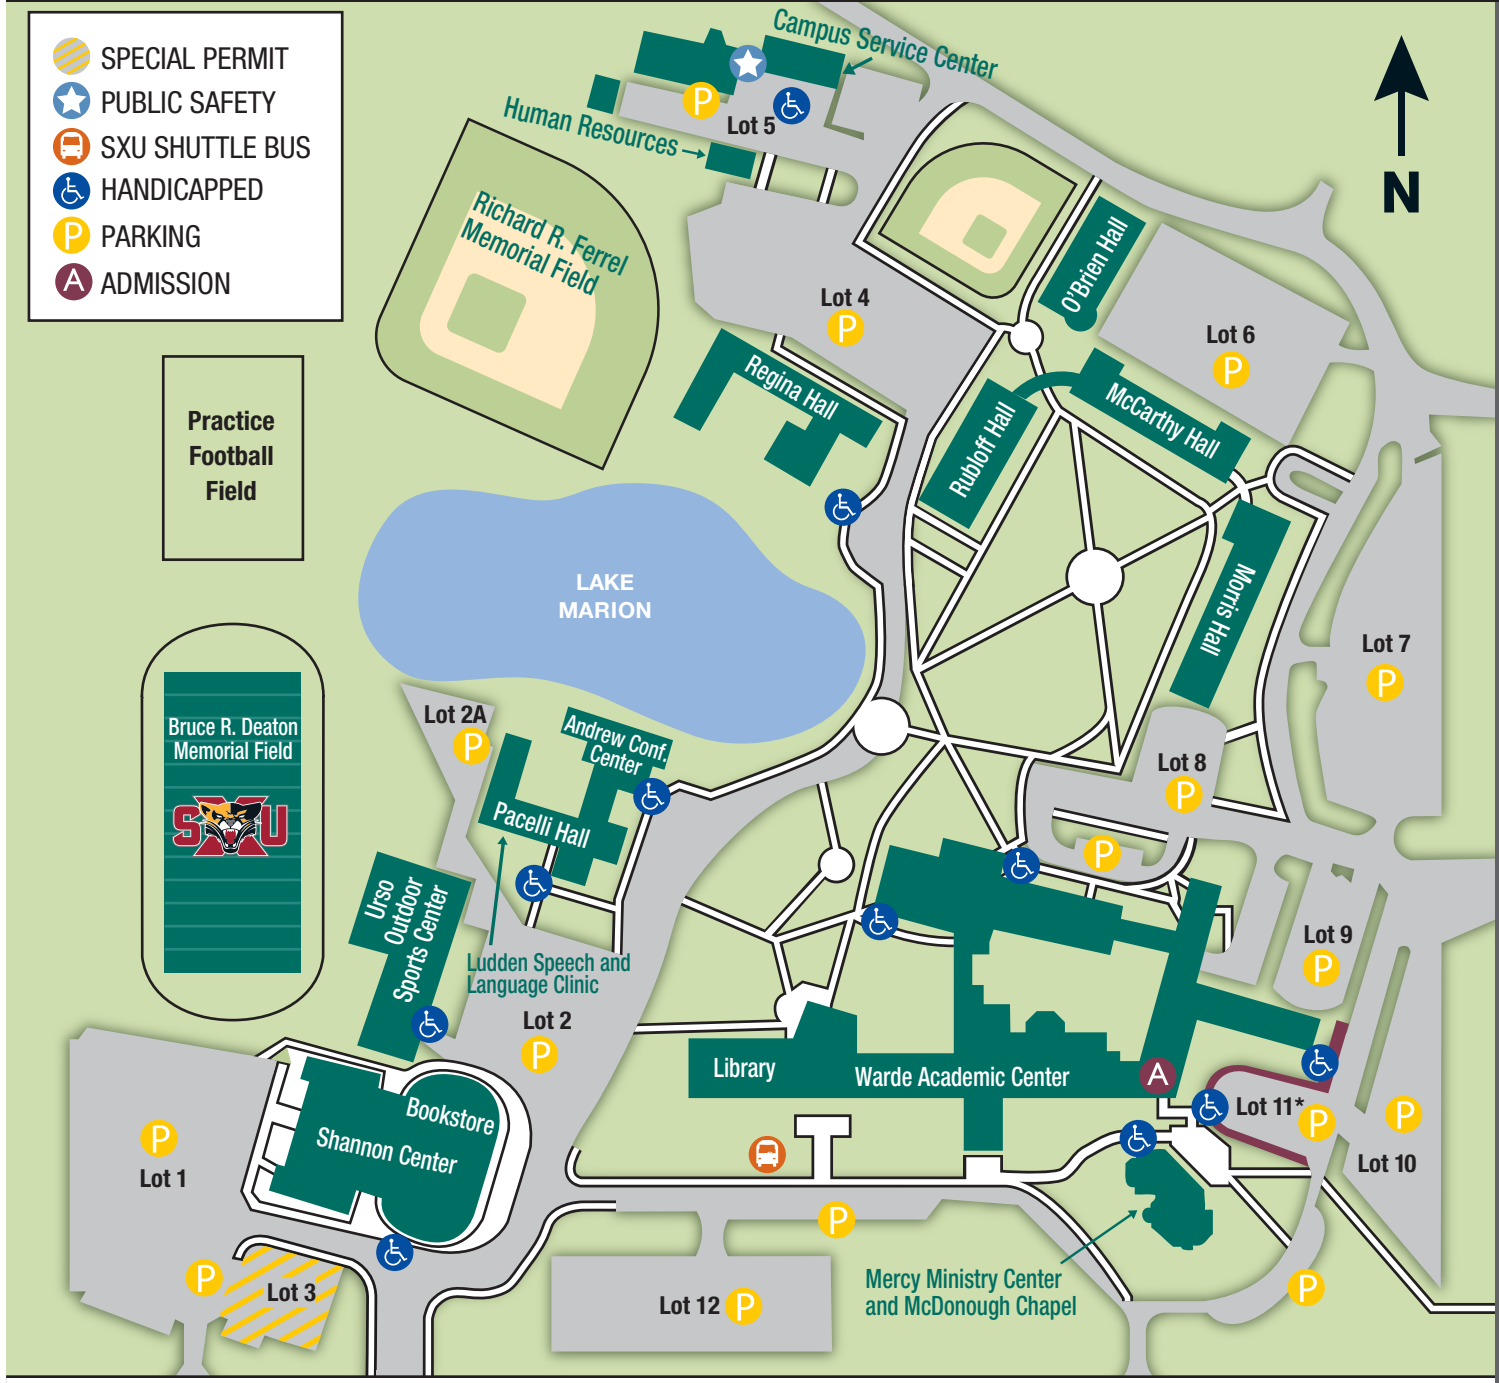

-  SPECIAL PERMIT
-  PUBLIC SAFETY
-  SXU SHUTTLE BUS
-  HANDICAPPED
-  PARKING
-  ADMISSION

S. CENTRAL PARK AVE.

W. 103RD ST.

W. 103RD ST.

Graham School

S. HAMLIN AVE.

3825 W. 103rd St.

W. 103RD ST.

Driehaus Center

S. PULASKI AVE.

CVS

W. 104TH ST.

Visual Arts Center

S. SPAULDING AVE.

10435 S. Spaulding Ave.

W. 110TH ST.

The O'Grady Center

S. ST. LOUIS AVE.

11000 S. St. Louis Ave.

 Emergency telephones are located throughout campus.

University Apartments
9700 S. Troy St., Evergreen Park

* Lot 11 is reserved for the president, Mercy Ministry Center staff and those visiting the McDonough Chapel or the Admission Office.